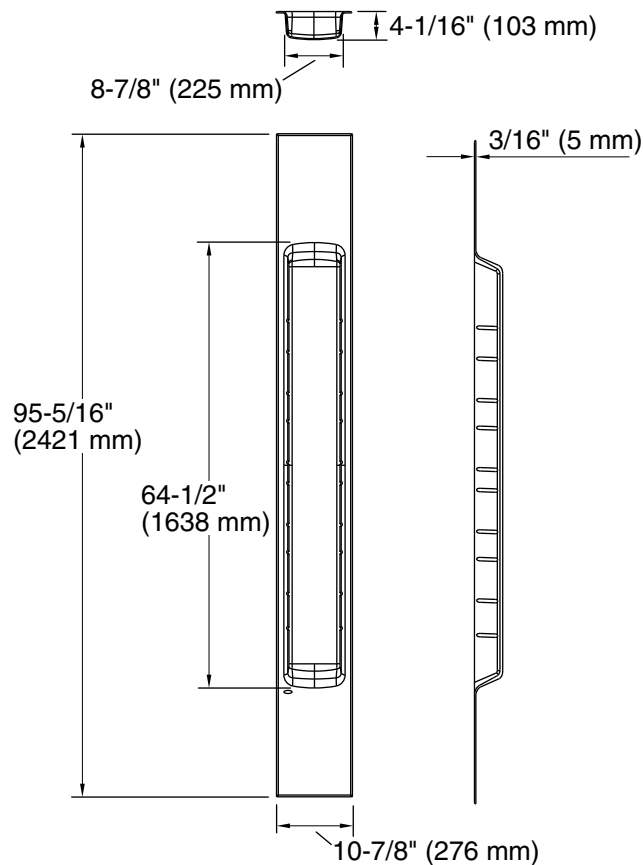

Features

- For use with KOHLER Choreograph wall panels
- Four shelves; all removable for easy cleaning
- Unique design ensures no water can collect on the shelves
- Shower basket offers concealed storage for small items
- Shelves and basket are height-adjustable to 10 positions
- One shelf includes a hook for hanging storage and a cup for toothbrushes or razors
- Integrated foot ledge makes it easier to shave or wash your feet
- Recommended K-97636 Choreograph seam joint for installation (sold separately)
- Acrylic with matte finish to coordinate with Choreograph shower walls

Included Components

Additional Components:

- Integral hook
- Rubber basket
- Shelves (3)

Codes/Standards

None Applicable

KOHLER® Choreograph Shower Walls and Accessories Limited Warranty

See website for detailed warranty information.

Available Colors/Finishes

Color tiles intended for reference only.

Color	Code	Description
-------	------	-------------

	0	White
	96	Biscuit
	NY	Dune
	95	Ice™ Grey

Technical Information

All product dimensions are nominal.
Installation Type: Individual wall
Material: Acrylic